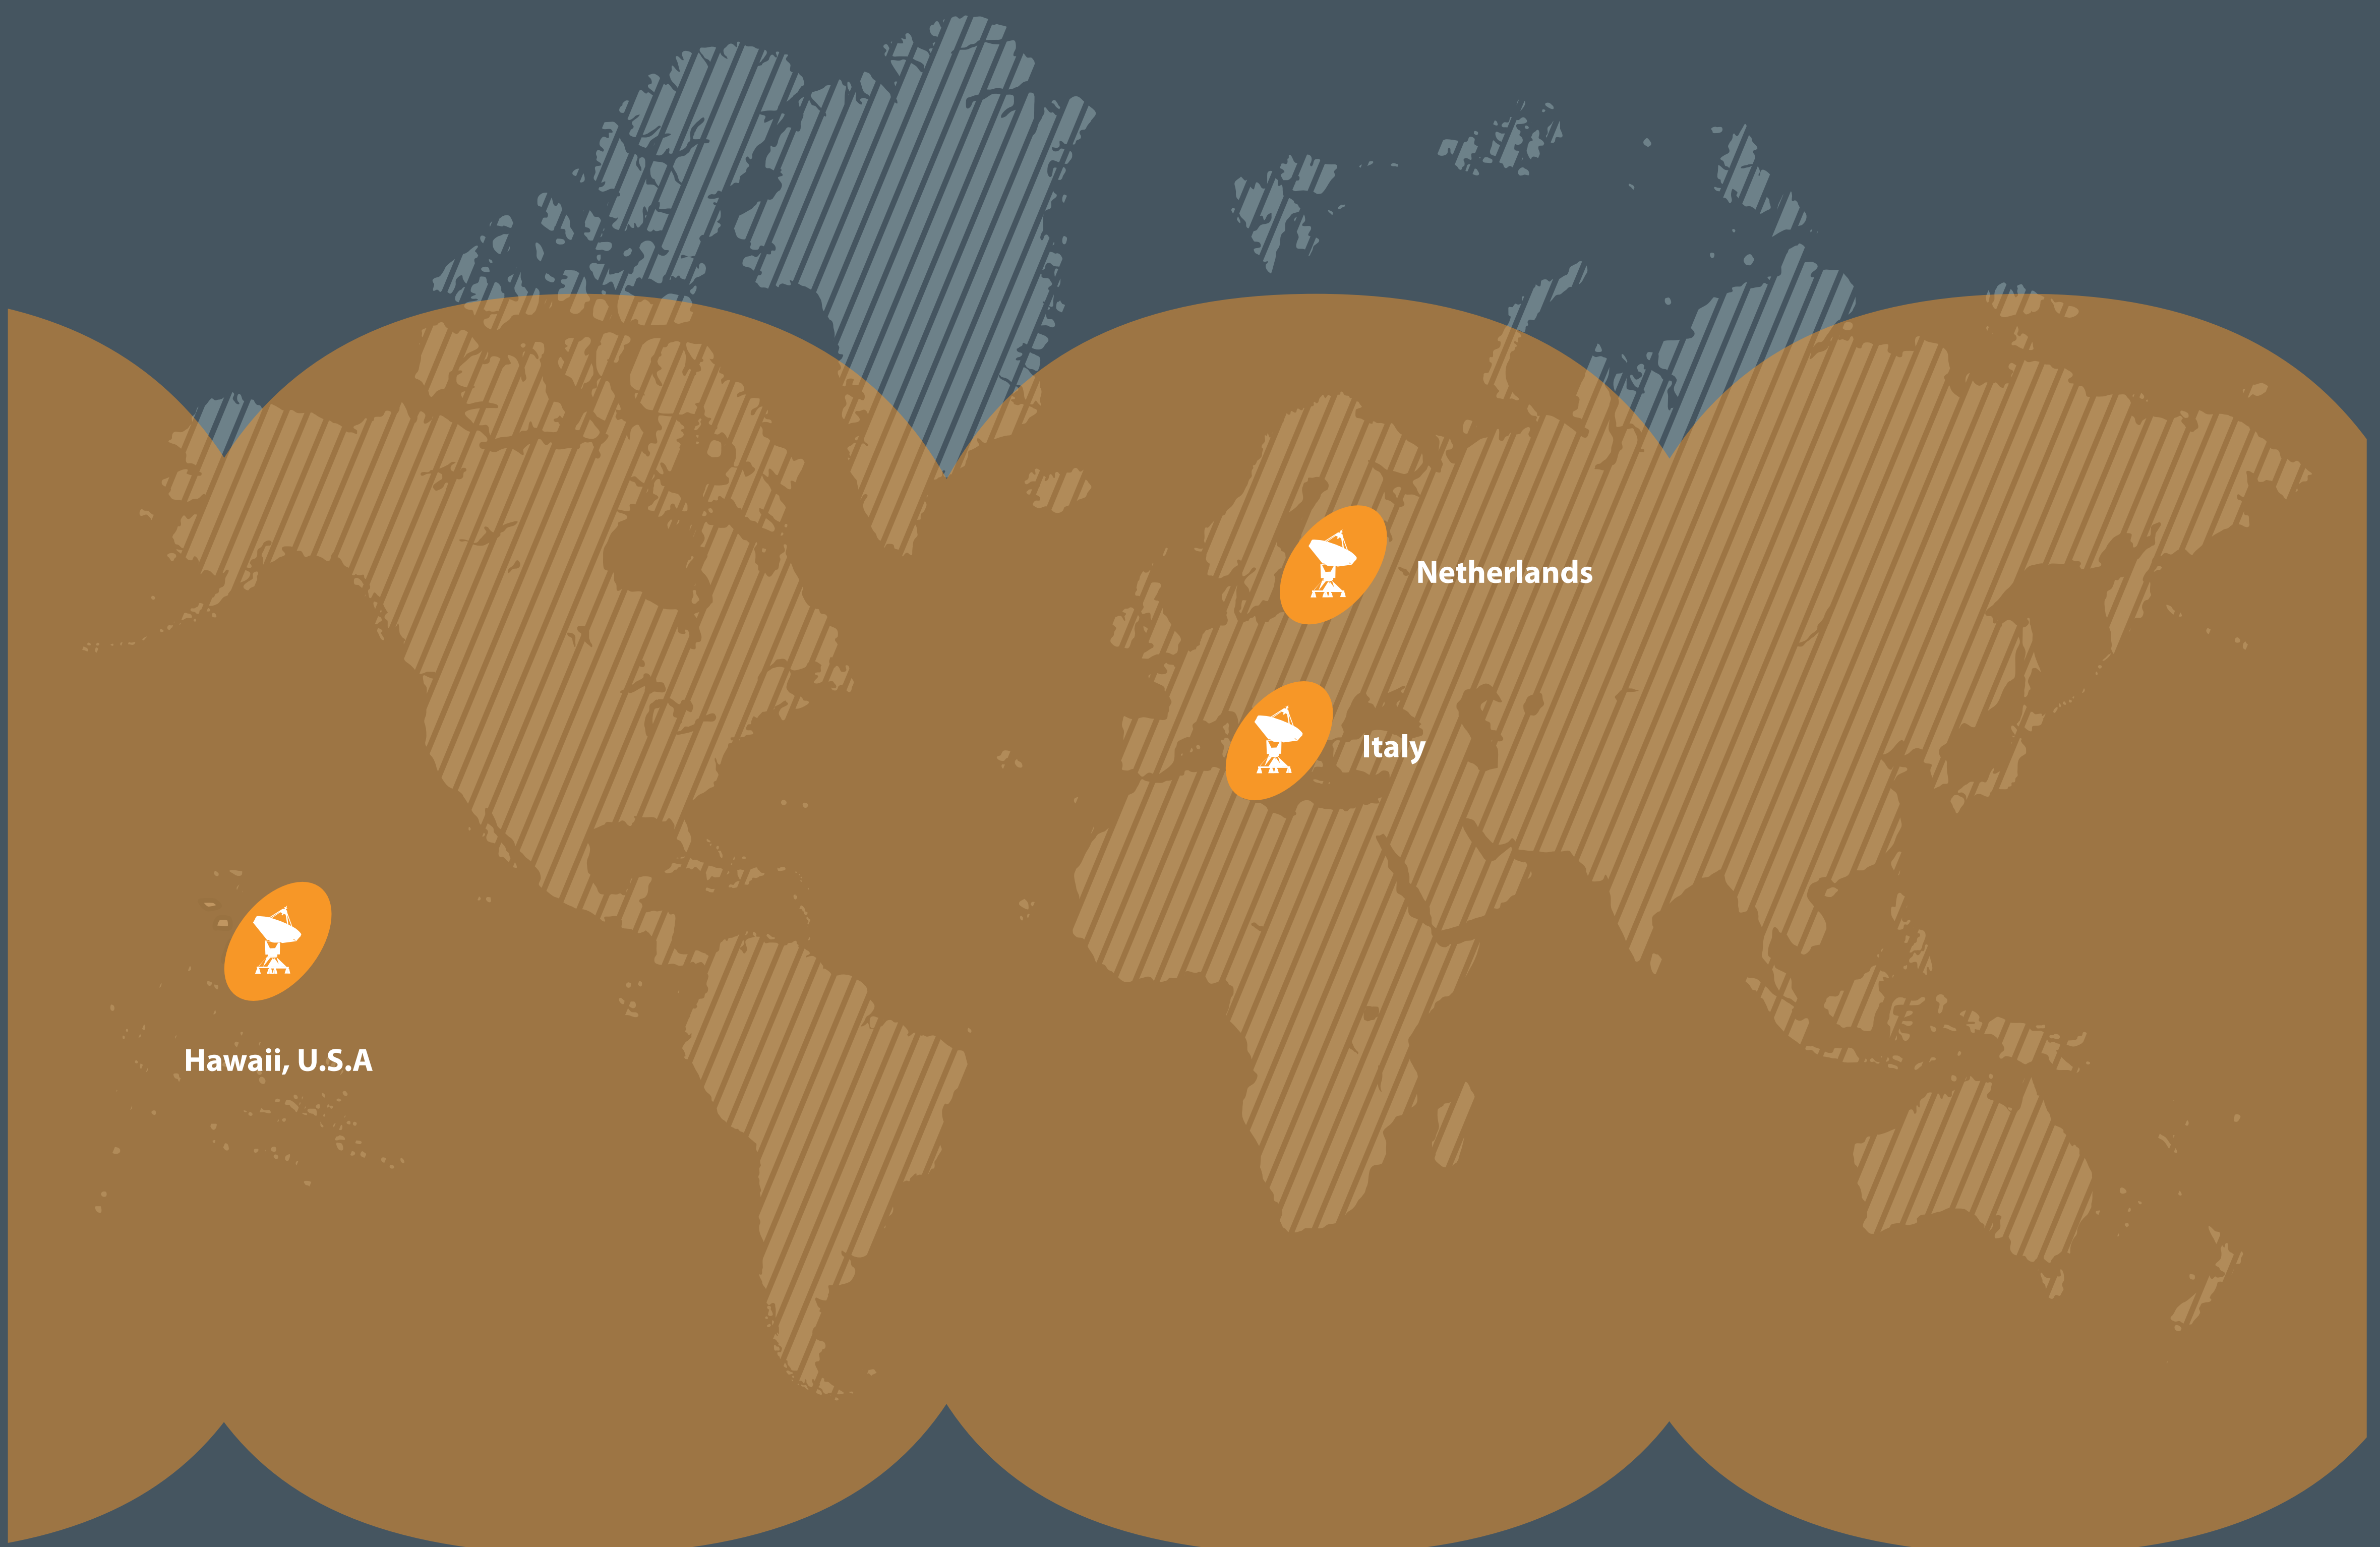

L-Band Coverage

LEGEND

-  Segovia Teleport
-  Coverage area